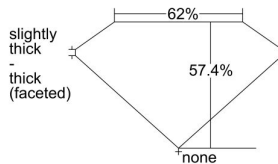

GIA®

FACSIMILE

GIA REPORT 6461592330

Verify this report at GIA.edu

GIA NATURAL DIAMOND DOSSIER®

May 16, 2023
GIA Report Number 6461592330
Shape and Cutting Style ..... Heart Brilliant
Measurements ..... 4.96 x 5.33 x 3.06 mm

GRADING RESULTS

Carat Weight ..... 0.45 carat
Color Grade ..... D
Clarity Grade VVS2

ADDITIONAL GRADING INFORMATION

Polish ..... Very Good
Symmetry ..... Very Good
Fluorescence ..... Faint
Clarity Characteristics ..... Pinpoint
Inscription(s): GIA 6461592330

PROPORTIONS

Profile not to actual proportions

GRADING SCALES

GIA COLOR SCALE		GIA CLARITY SCALE			
COLORLESS	D	VERY VERY SLIGHTLY INCLUDED	FLAWLESS		
	E		INTERNALLY FLAWLESS		
	F	VERY SLIGHTLY INCLUDED	VVS₁		
	G		VVS₂		
	H		VS₁		
	NEAR COLORLESS	I	SLIGHTLY INCLUDED	VS₂	
		J		SI₁	
		FAINT	K	INCLUDED	SI₂
			L		I₁
			M		I₂
VERT LIGHT	N		INCLUDED	I₃	
	O				
	P				
	Q				
	R				
	LIGHT	S			
		T			
U					
	V				
	W				
	X				
	Y				
	Z